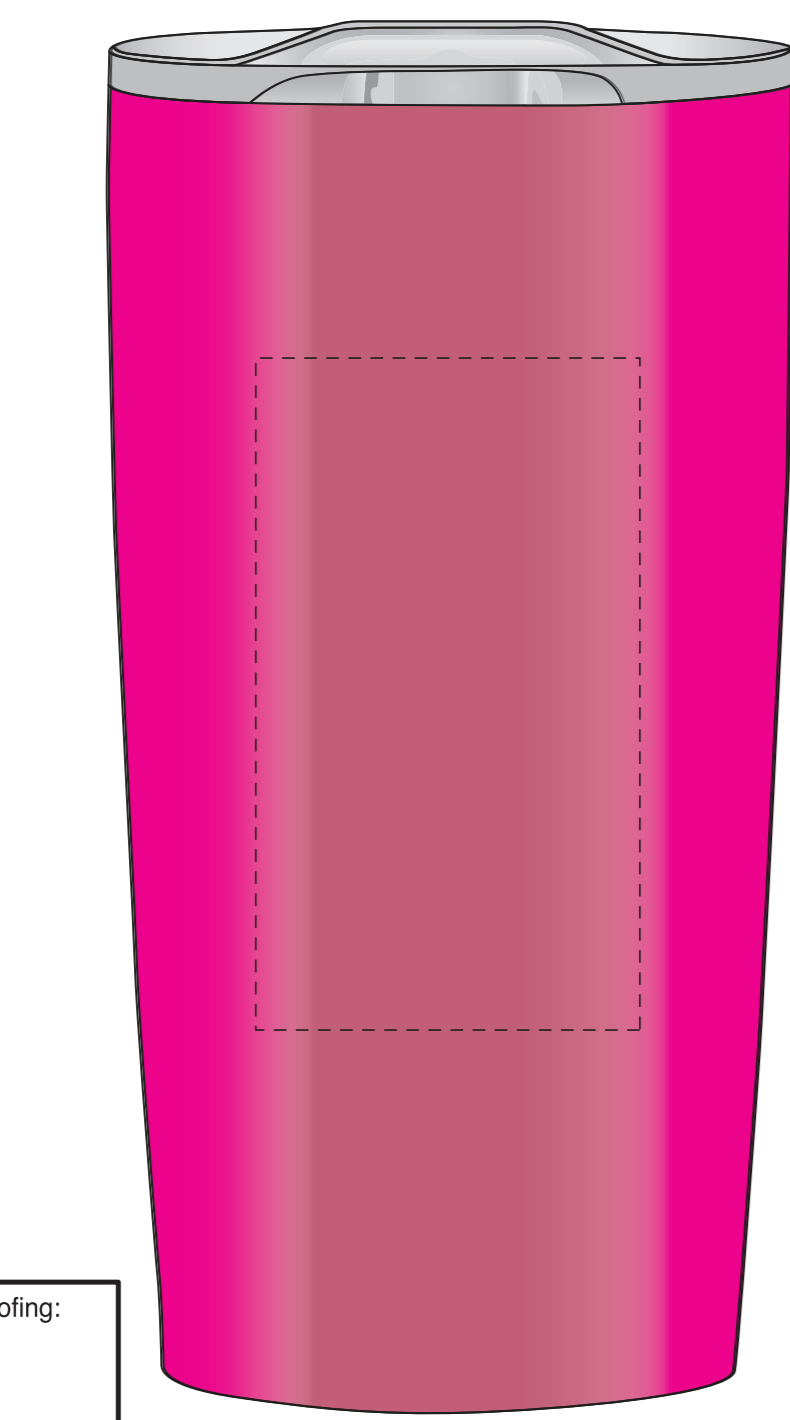

LASER ENGRAVE

Laser Engraves Silver

*Top of imprint area is 1.5" from top of tumbler

F.P.O

Dashed Line For Imprint Area Only. Will Not Print.

Artist/Date:	Item #: 5790	Proofing:
Order #:	MAX Imprint Size: 2" W x 3.5" H	
Ship Date:		
Imprint Color:	Imprint Type: LASER ENGRAVE	
Item Color:		

STANDARD SILK SCREEN

F.P.O

Dashed Line For Imprint Area Only. Will Not Print.

Artist/Date:	Item #: 5790	Proofing:
Order #:	MAX Imprint Size: 2 1/2" W x 2" H	
Ship Date:	Wraparound: 5" W x 2" H	
Imprint Color:	Imprint Type: Standard Silk Screen	
Item Color:		

Wraparound

F.P.O

Dashed Line For Imprint Area Only. Will Not Print.

Artist/Date:	Item #: 5790	Proofing:
Order #:	MAX Imprint Size: 2 1/2" W x 2" H	
Ship Date:	Wraparound: 5" W x 2" H	
Imprint Color:	Imprint Type: Standard Silk Screen	
Item Color:		

COMPOSITE
NOT ACTUAL SIZE

FOR 2 SIDED/ 2 COLOR

Dashed Line For Imprint Area Only. Will Not Print.

Artist/Date:	Item #: 5790	Proofing:
Order #:	MAX Imprint Size: 2 1/2" W x 2" H	
Ship Date:	Wraparound: 5" W x 2" H	
Imprint Color:	Imprint Type: Standard Silk Screen	
Item Color:		