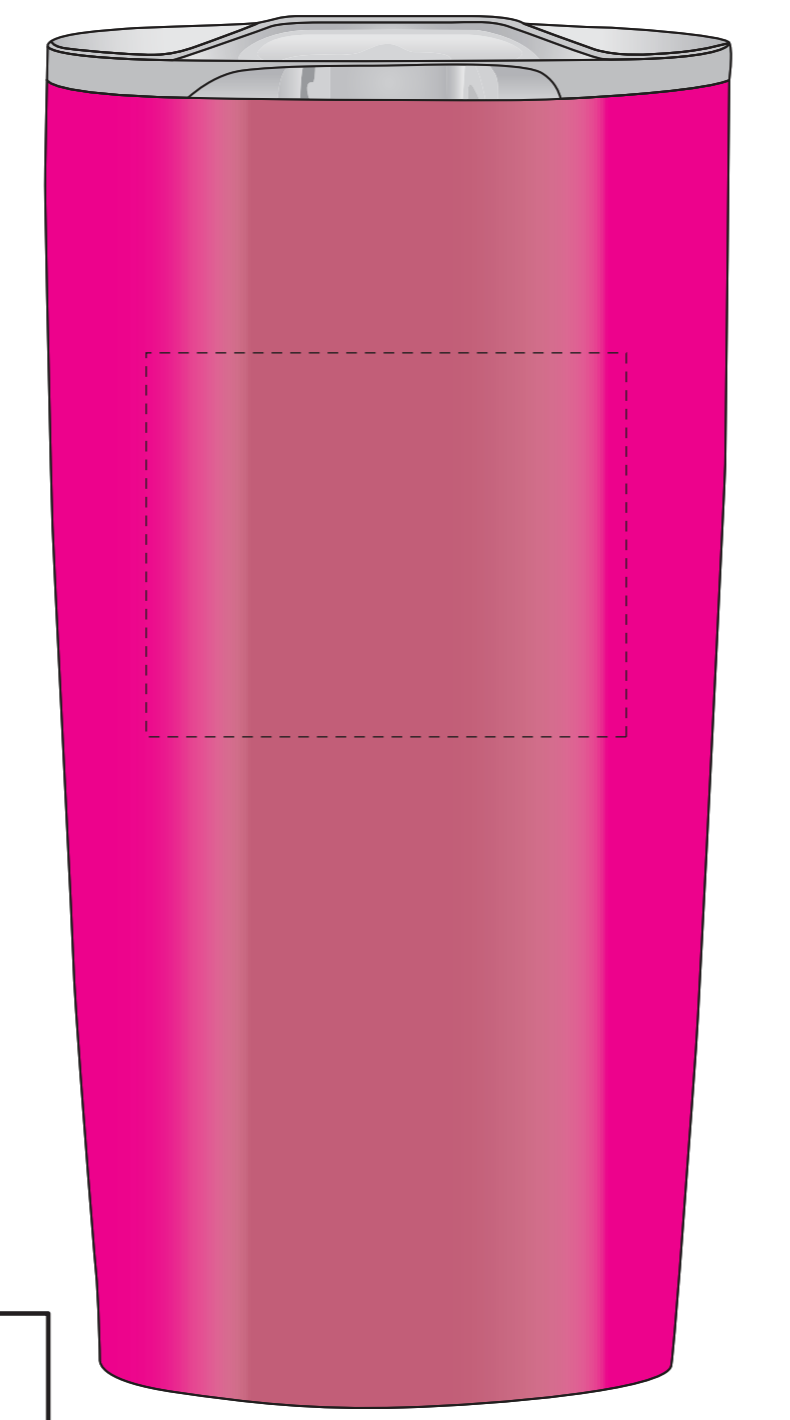

LASER ENGRAVE

Laser Engraves Silver

*Top of imprint area is 1.5" from top of tumbler

F.P.O

Dashed Line For Imprint Area Only. Will Not Print.

Artist/Date:	Item #: 5790	Proofing:
Order #:	MAX Imprint Size: 2" W x 3.5" H	
Ship Date:		
Imprint Color:	Imprint Type: LASER ENGRAVE	
Item Color:		

STANDARD SILK SCREEN

F.P.O

Dashed Line For Imprint Area Only. Will Not Print.

Artist/Date:	Item #: 5790	Proofing:
Order #:	MAX Imprint Size: 2 1/2" W x 2" H	
Ship Date:	Wraparound: 5" W x 2" H	
Imprint Color:	Imprint Type: Standard Silk Screen	
Item Color:		

Wraparound

F.P.O

Dashed Line For Imprint Area Only. Will Not Print.

Artist/Date:	Item #: 5790	Proofing:
Order #:	MAX Imprint Size: 2 1/2" W x 2" H	
Ship Date:	Wraparound: 5" W x 2" H	
Imprint Color:	Imprint Type: Standard Silk Screen	
Item Color:		

COMPOSITE
NOT ACTUAL SIZE

FOR 2 SIDED/ 2 COLOR

Dashed Line For Imprint Area Only. Will Not Print.

Artist/Date:	Item #: 5790	Proofing:
Order #:	MAX Imprint Size: 2 1/2" W x 2" H	
Ship Date:	Wraparound: 5" W x 2" H	
Imprint Color:	Imprint Type: Standard Silk Screen	
Item Color:		